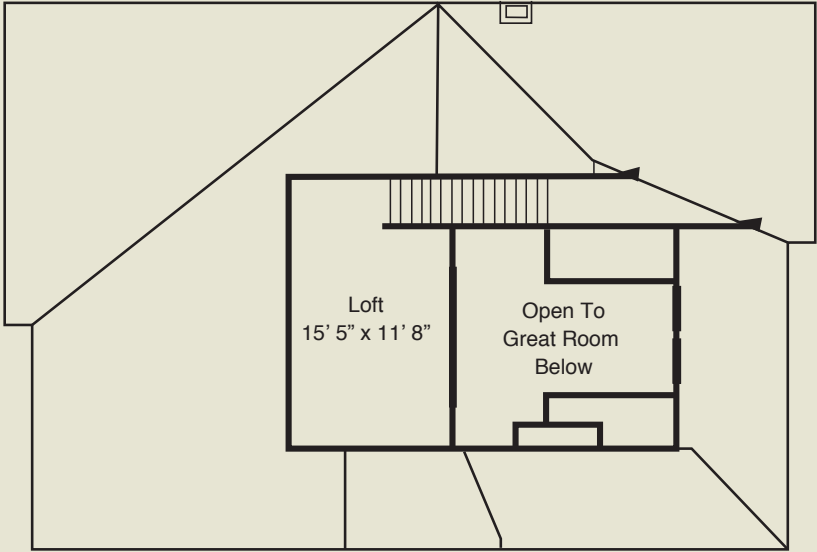

# Nantucket 1,604 Sq. Ft.

The wrap around porch invites sunlight into this two bedroom loft-style townhome. The fireplaced great room adds character and warmth while the loft area is a perfect spot for a home office.

**Description:** Two-story end unit townhome with loft, two bedrooms, 2.5 baths, great room with cathedral ceiling and fireplace, two-car garage, and wrap around porch.

Unfinished Basement:  
1,003 Square Feet

Second Floor Loft

First Floor