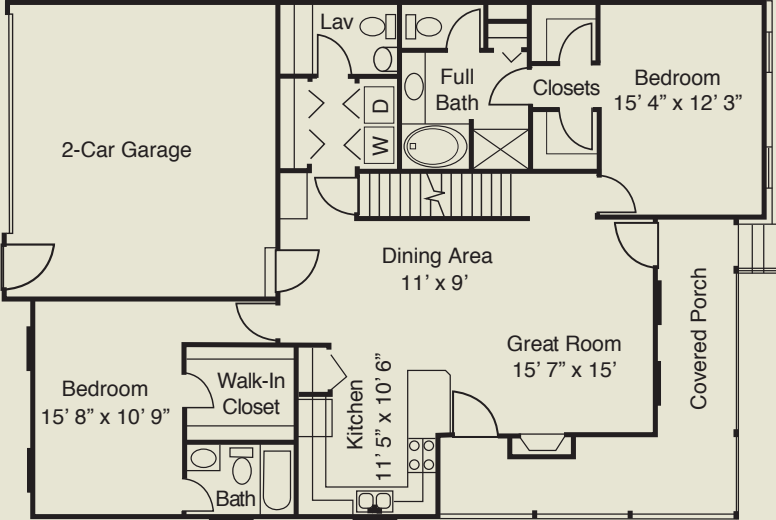

# Nantucket 1,604 Sq. Ft.

The wrap around porch invites sunlight into this two bedroom loft-style townhome. The fireplaced great room adds character and warmth while the loft area is a perfect spot for a home office.

**Description:** Two-story end unit townhome with loft, two bedrooms, 2.5 baths, great room with cathedral ceiling and fireplace, two-car garage, and wrap around porch.

Unfinished Basement:  
1,003 Square Feet

Second Floor Loft

First Floor