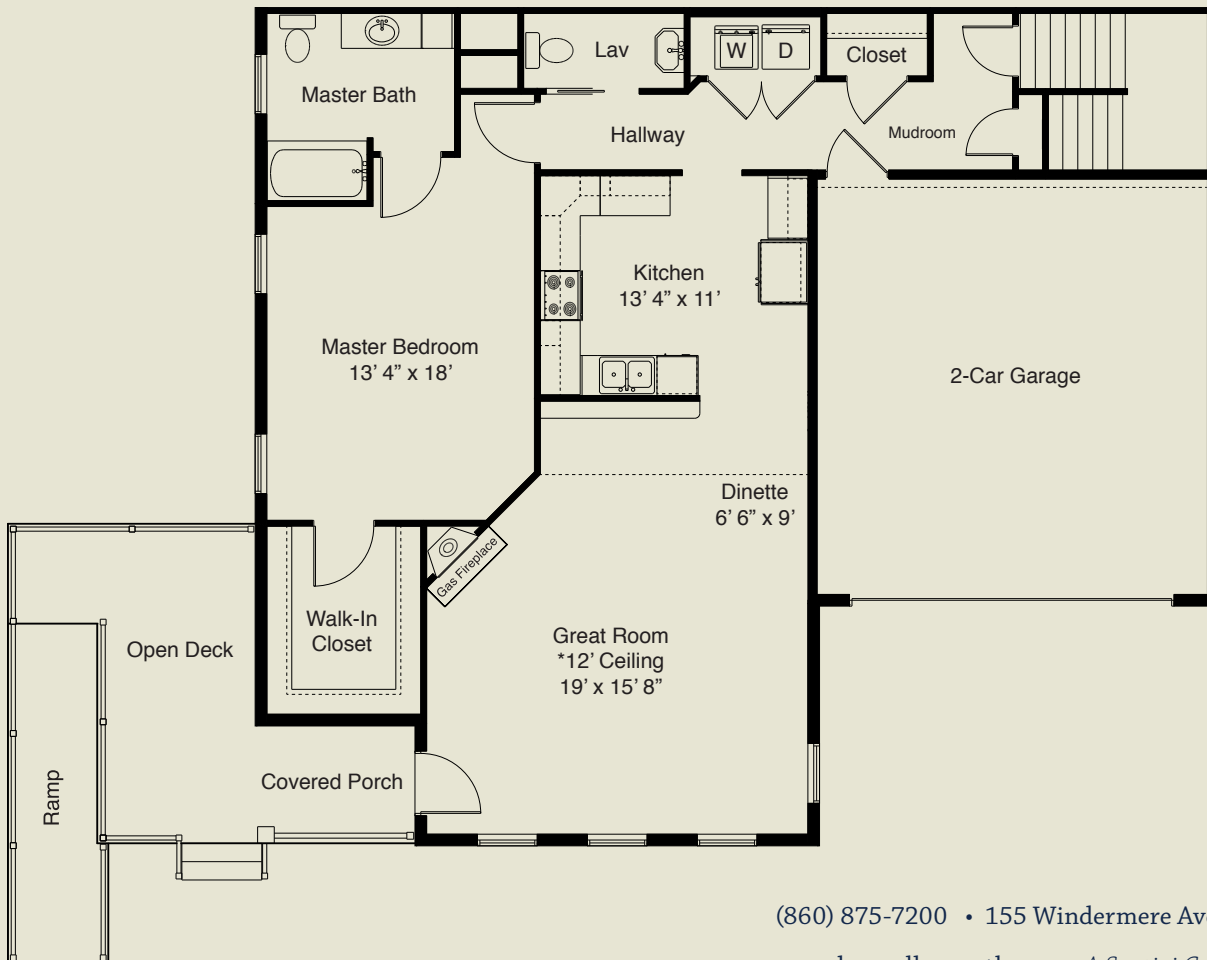

The Fairfax 1,217 Sq. Ft.

Convenience and style are combined in this one level townhome. The great room boasts an abundance of natural light provided by large windows with transoms. The Fairfax is perfect for someone who values the convenience and comfort of single floor living while preserving the feel of a townhome.

Description: One bedroom, single-story end unit townhome, with 1.5 baths, open floorplan, great room with cathedral ceiling and fireplace, open deck, covered porch, and attached two-car garage.

Unfinished Basement: 1,181 Square Feet