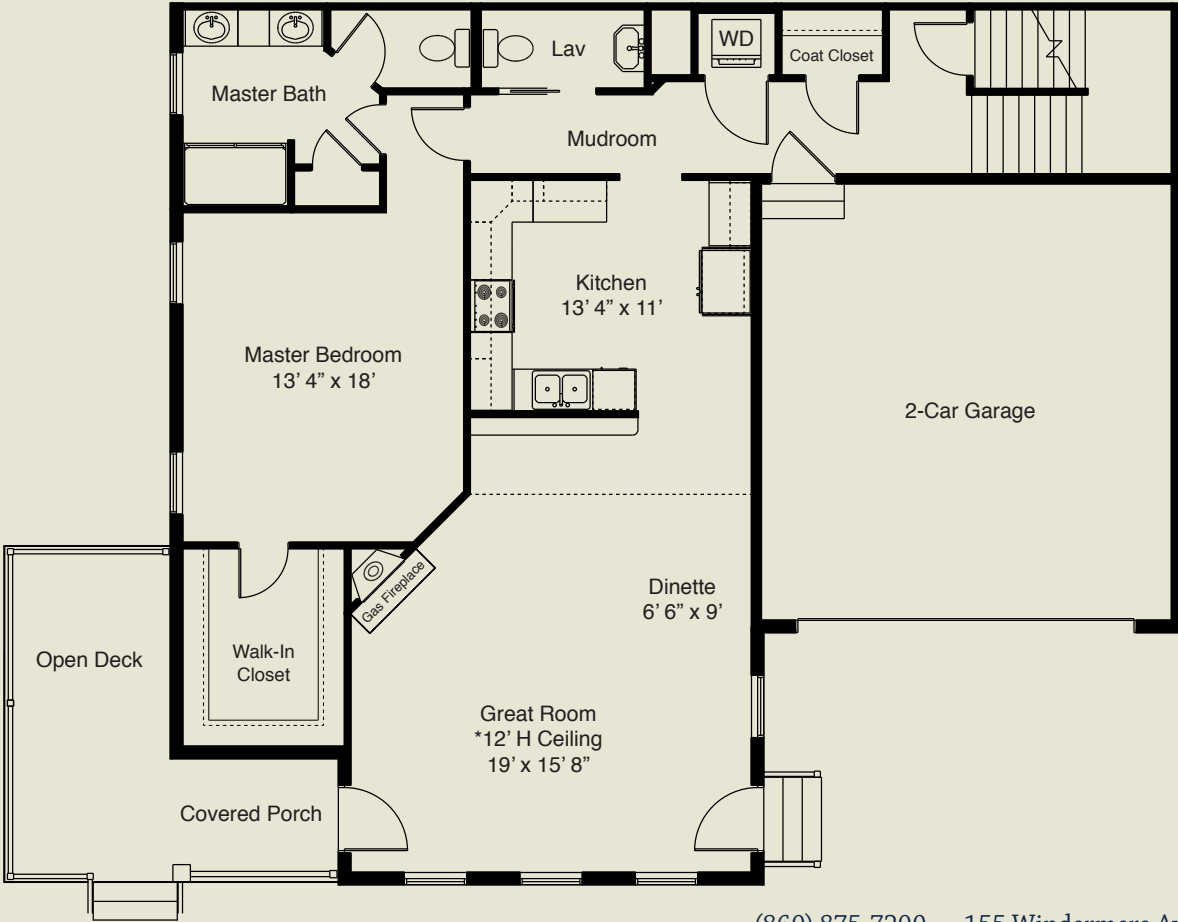

The Fairfax II *1,217 Sq. Ft.*

Convenience and style are combined in this one level townhome. The great room boasts an abundance of natural light provided by large windows with transoms. The Fairfax II's master bedroom features a reconfigured en-suite master bath with dual sinks and additional privacy.

Description: One bedroom, single-story end unit townhome, with 1.5 baths, open floorplan, great room with cathedral ceiling and fireplace, open deck, covered porch, and attached two-car garage.

Unfinished Basement: 1,181 Square Feet