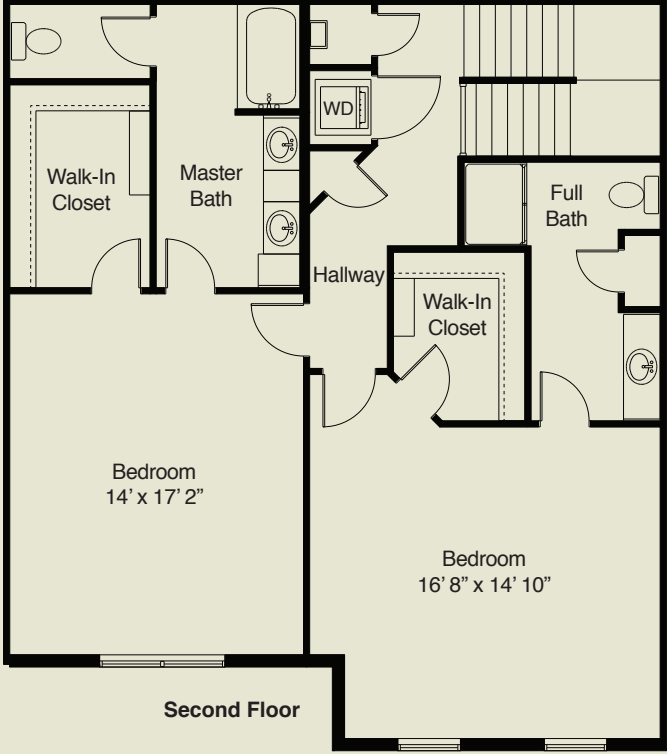

The Cambridge 1,699 Sq. Ft.

Introducing luxury living in an exceptional double-master bedroom townhome. Both of the Cambridge's master suites feature large en-suite bathrooms with linen closets and generous walk-in closets. The Cambridge is ideal for someone who appreciates privacy between bedrooms and desires a townhome that genuinely feels like a home.

Description: Two-story townhome, with two master bedrooms, 2.5 baths, fireplaced great room, covered porch, and one-car garage.

Unfinished Basement: 620 Square Feet

(860) 875-7200 • 155 Windermere Ave Ellington, CT