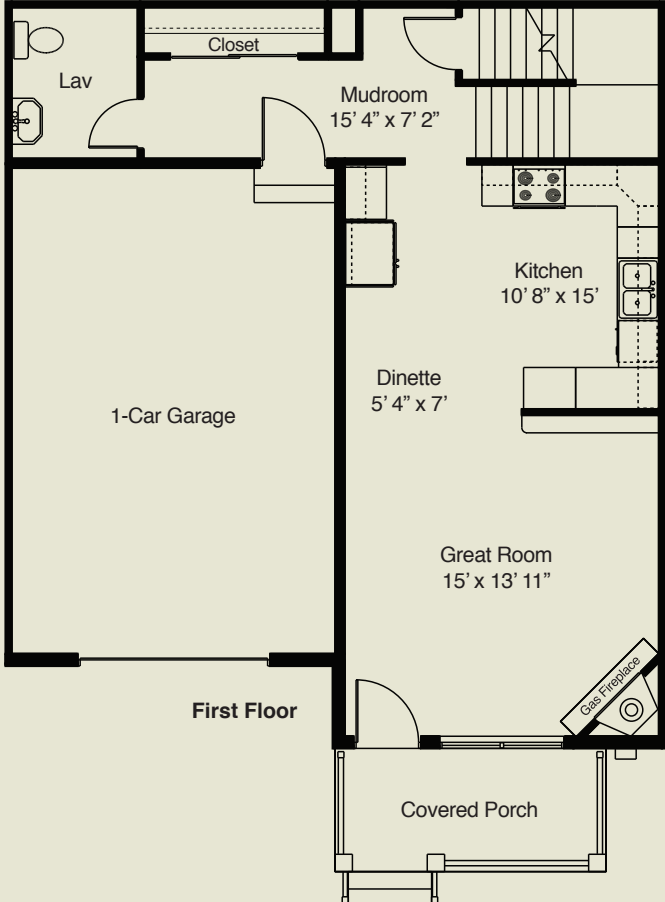

The Cambridge 1,699 Sq. Ft.

Introducing luxury living in an exceptional double-master bedroom townhome. Both of the Cambridge's master suites feature large en-suite bathrooms with linen closets and generous walk-in closets. The Cambridge is ideal for someone who appreciates privacy between bedrooms and desires a townhome that genuinely feels like a home.

Description: Two-story townhome, with two master bedrooms, 2.5 baths, fireplaced great room, covered porch, and one-car garage.

Unfinished Basement: 620 Square Feet

(860) 875-7200 • 155 Windermere Ave Ellington, CT