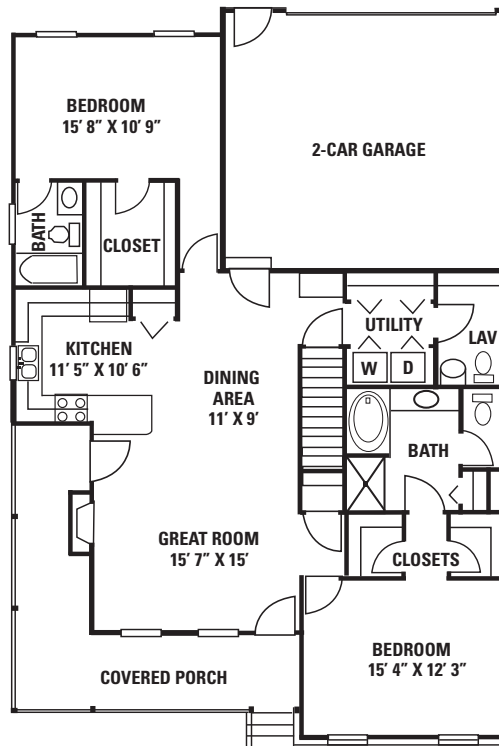

Nestled in the scenic hills of Ellington, CT

A Lifestyle That Matters To You.

Clubhouse • Billiards Room • Exercise Room • Outdoor Pool • Walking Trails

Woodstock

Square Feet: 1,370

Description - Single-story end unit townhome with two bedrooms, 2.5 baths, great room with fireplace and cathedral ceiling, dining area, two-car garage, and wrap around porch.

Unfinished Basement: 1,003 Square Feet

Deer Valley Townhomes • 155 Windermere Avenue • Ellington, CT 06029
860-875-7200 fax 860-875-7300 • www.deervalleytownhomes.com

Santini Living