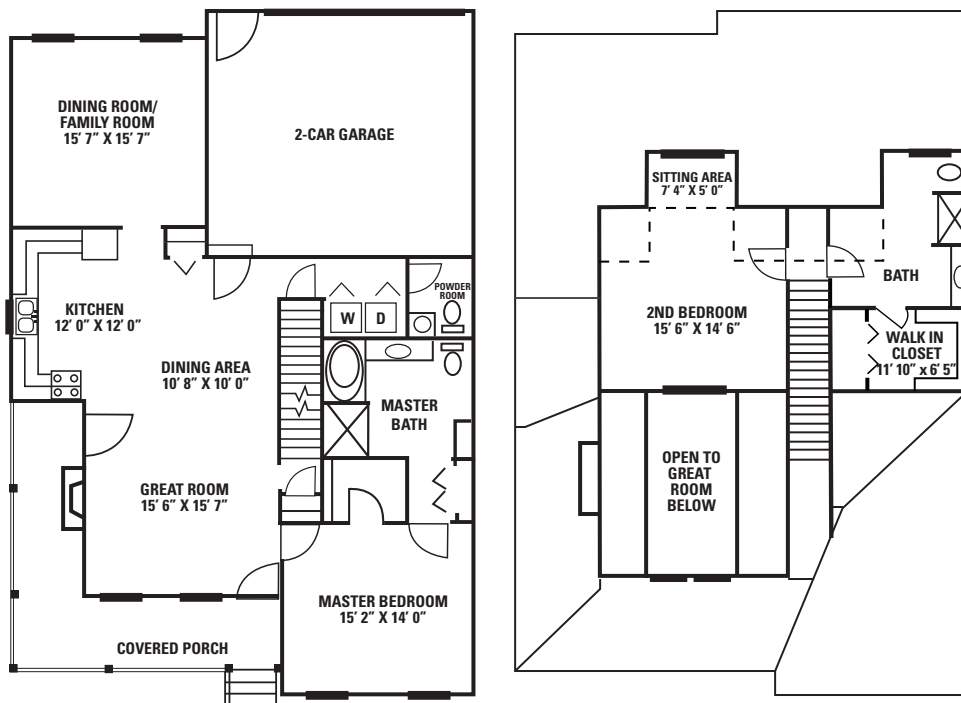

# A Lifestyle That Matters To You.

Clubhouse • Billiards Room • Exercise Room • Outdoor Pool • Walking Trails

## Shelburne

**Square Feet:** 2,066

**Description** - Two story end unit townhome with two bedrooms, 2.5 baths, great room with fireplace and cathedral ceiling, dining room, two car garage and wrap-around porch.