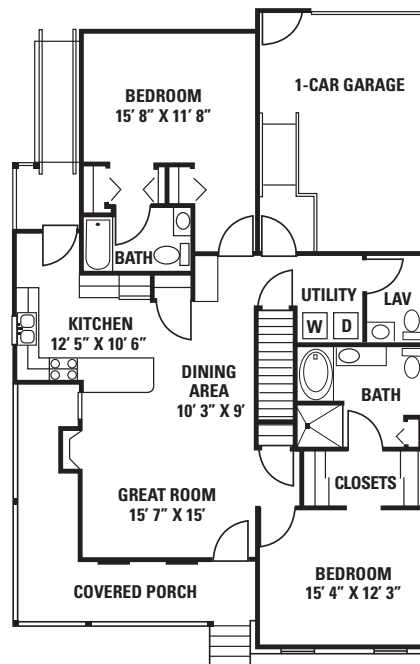

Nestled in the scenic hills of Ellington, CT

A Lifestyle That Matters To You.

Clubhouse • Billiards Room • Exercise Room • Outdoor Pool • Walking Trails

Hyannis

Square Feet: 1,434

Description - Single-story end unit townhome, with two-bedrooms, dining area, great room with cathedral ceiling and fireplace, 2 baths, one-car garage and wrap around covered porch.

Unfinished Basement: 1,000 Square Feet

Deer Valley Townhomes • 155 Windermere Avenue • Ellington, CT 06029
860-875-7200 fax 860-875-7300 • www.deervalleytownhomes.com

Santini
Living