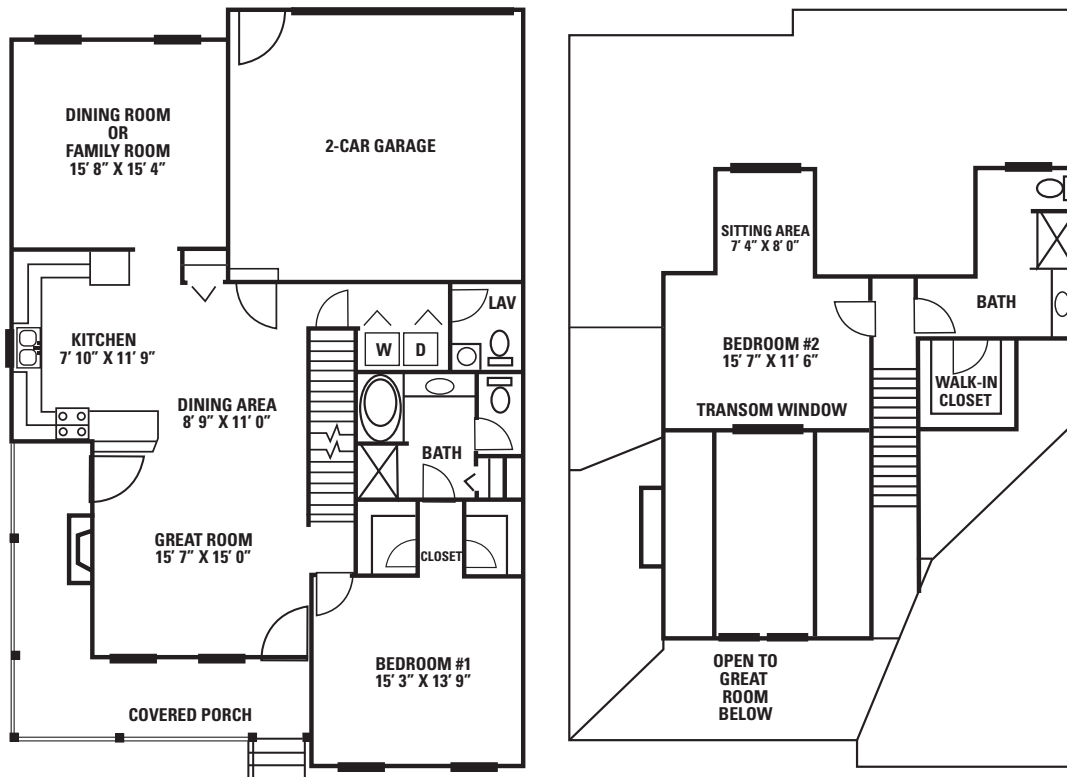

Nestled in the scenic hills of Ellington, CT

A Lifestyle That Matters To You.

Clubhouse • Billiards Room • Exercise Room • Outdoor Pool • Walking Trails

Greenwich

Square Feet: 1,804

Description - Two-story end unit townhome with two bedrooms, 2.5 baths, great room with fireplace and cathedral ceiling, dining room, two-car garage, and wrap around porch.

Unfinished Basement: 1,263 Square Feet

Deer Valley Townhomes • 155 Windermere Avenue • Ellington, CT 06029
860-875-7200 fax 860-875-7300 • www.deervalleytownhomes.com

Santini
Living