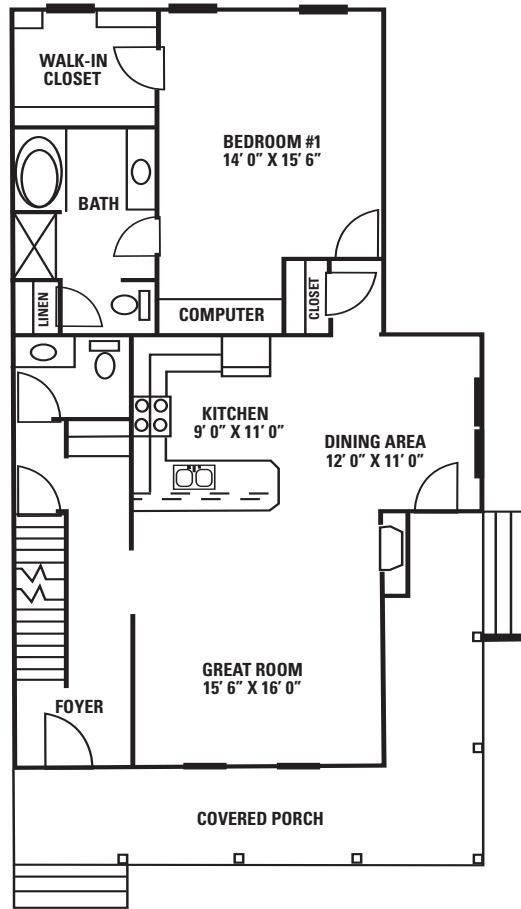

DEERFIELD

SQUARE FEET: 1,953

DESCRIPTION - TWO-STORY END UNIT TOWNHOME WITH TWO MASTER BEDROOM SUITES, OFFICE SPACE, SITTING AREA, 2.5 BATHS, SPACIOUS KITCHEN, DINING ROOM, GREAT ROOM WITH FIREPLACE AND WRAP AROUND PORCH.

DEERFIELD

UNFINISHED BASEMENT: 680 SQUARE FEET