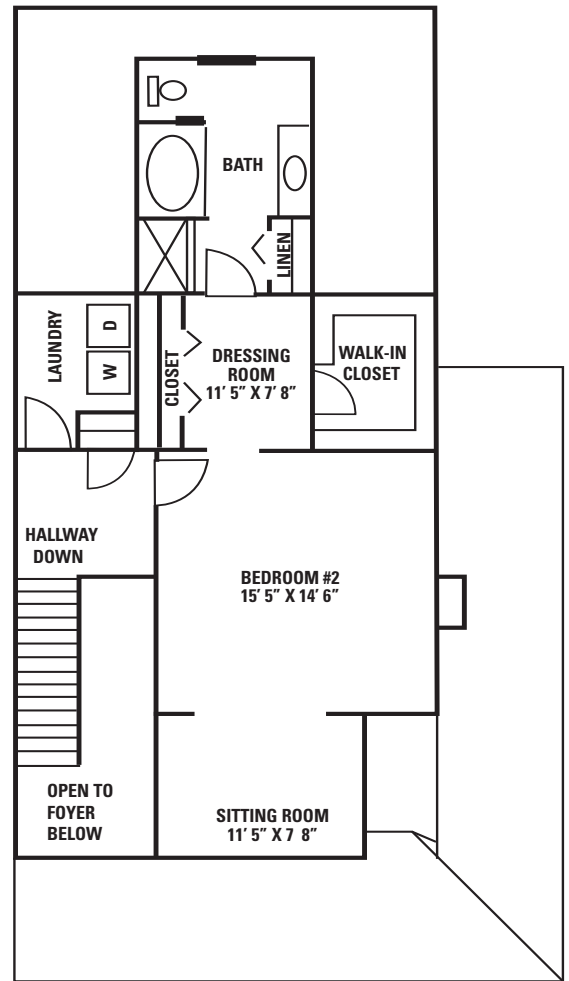

DEERFIELD

SQUARE FEET: 1,953

DESCRIPTION - TWO-STORY END UNIT TOWNHOME WITH TWO MASTER BEDROOM SUITES, OFFICE SPACE, SITTING AREA, 2.5 BATHS, SPACIOUS KITCHEN, DINING ROOM, GREAT ROOM WITH FIREPLACE AND WRAP AROUND PORCH.

DEERFIELD

UNFINISHED BASEMENT: 680 SQUARE FEET