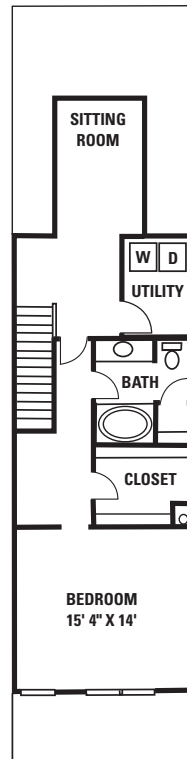

## Westport

**Square Feet:** 1,328

**Description** - Two-story, one bedroom master suite with upstairs laundry and home office, 1.5 baths, dining area, great room with fireplace, one-car garage and covered porch.

FIRST FLOOR

SECOND FLOOR

**Unfinished Basement: 583 Square Feet**

Deer Valley Townhomes • 155 Windermere Avenue • Ellington, CT 06029  
860-875-7200 fax 860-875-7300 • [www.deervalleytownhomes.com](http://www.deervalleytownhomes.com)