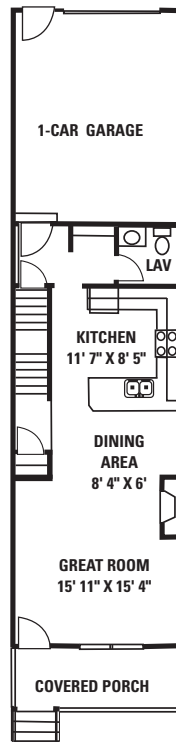

## Westport

**Square Feet:** 1,328

**Description** - Two-story, one bedroom master suite with upstairs laundry and home office, 1.5 baths, dining area, great room with fireplace, one-car garage and covered porch.

FIRST FLOOR

SECOND FLOOR

**Unfinished Basement: 583 Square Feet**

Deer Valley Townhomes • 155 Windermere Avenue • Ellington, CT 06029  
860-875-7200 fax 860-875-7300 • [www.deervalleytownhomes.com](http://www.deervalleytownhomes.com)