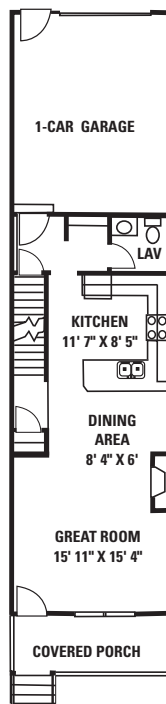

Nestled in the scenic hills of Ellington, CT

A Lifestyle That Matters To You.

Clubhouse • Billiards Room • Exercise Room • Outdoor Pool • Walking Trails

Portsmouth

Square Feet: 1,232

Description - Two-story, one bedroom master suite with upstairs laundry, 1.5 baths, dining area, great room with fireplace, one-car garage and covered porch.

FIRST FLOOR

SECOND FLOOR

Unfinished Basement: 583 Square Feet

Deer Valley Townhomes • 155 Windermere Avenue • Ellington, CT 06029
860-875-7200 fax 860-875-7300 • www.deervalleytownhomes.com

Santini Living