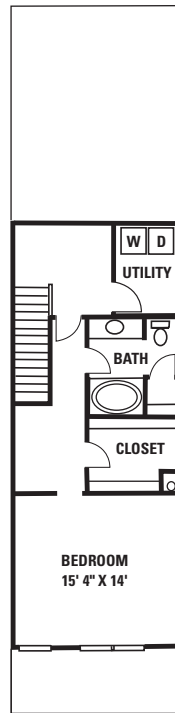

Nestled in the scenic hills of Ellington, CT

A Lifestyle That Matters To You.

Clubhouse • Billiards Room • Exercise Room • Outdoor Pool • Walking Trails

Portsmouth

Square Feet: 1,232

Description - Two-story, one bedroom master suite with upstairs laundry, 1.5 baths, dining area, great room with fireplace, one-car garage and covered porch.

FIRST FLOOR

SECOND FLOOR

Unfinished Basement: 583 Square Feet

Deer Valley Townhomes • 155 Windermere Avenue • Ellington, CT 06029
860-875-7200 fax 860-875-7300 • www.deervalleytownhomes.com

Santini Living