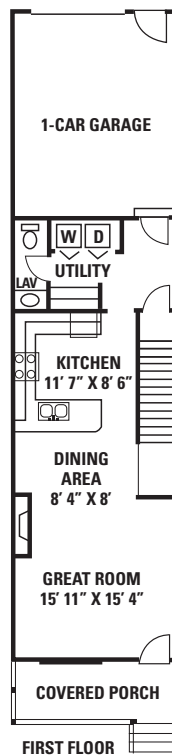

## Newport

**Square Feet:** 1,393

**Description** - Two-story with two large bedrooms and two full baths upstairs, dining area, great room with fireplace and half-bath on first level, one-car garage and covered porch.