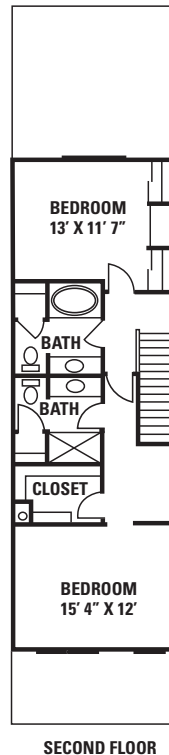

## Newport

**Square Feet:** 1,393

**Description** - Two-story with two large bedrooms and two full baths upstairs, dining area, great room with fireplace and half-bath on first level, one-car garage and covered porch.