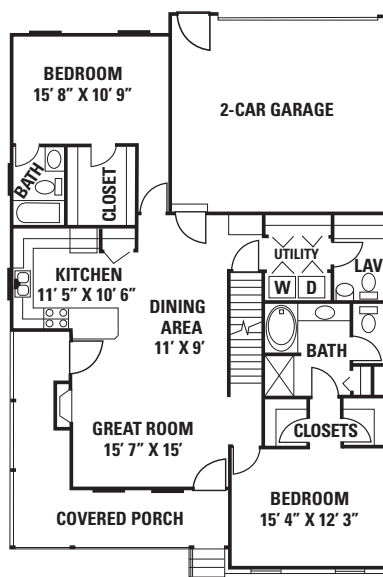

Nestled in the scenic hills of Ellington, CT

A Lifestyle That Matters To You.

Clubhouse • Billiards Room • Exercise Room • Outdoor Pool • Walking Trails

Nantucket

Square Feet: 1,604

Description - Single-story end unit townhome with loft, two bedrooms, 2.5 baths, great room with cathedral ceiling and fireplace, two-car garage, and wrap around porch.

FIRST FLOOR

SECOND FLOOR LOFT

Unfinished Basement: 1,003 Square Feet

Deer Valley Townhomes • 155 Windermere Avenue • Ellington, CT 06029
860-875-7200 fax 860-875-7300 • www.deervalleytownhomes.com