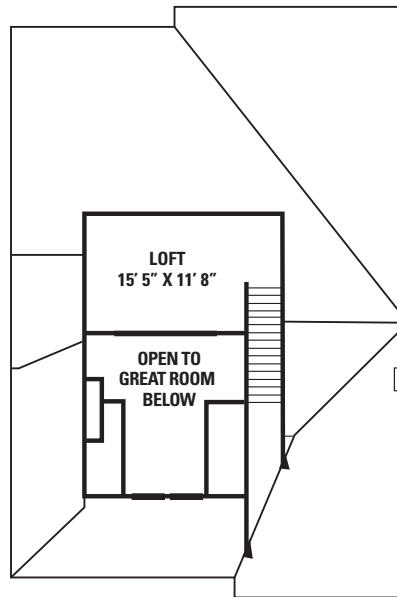

Nestled in the scenic hills of Ellington, CT

A Lifestyle That Matters To You.

Clubhouse • Billiards Room • Exercise Room • Outdoor Pool • Walking Trails

Nantucket

Square Feet: 1,604

Description - Single-story end unit townhome with loft, two bedrooms, 2.5 baths, great room with cathedral ceiling and fireplace, two-car garage, and wrap around porch.

FIRST FLOOR

SECOND FLOOR LOFT

Unfinished Basement: 1,003 Square Feet

Deer Valley Townhomes • 155 Windermere Avenue • Ellington, CT 06029
860-875-7200 fax 860-875-7300 • www.deervalleytownhomes.com