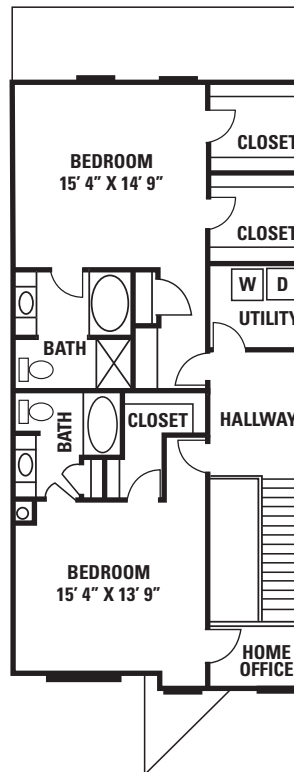

Nestled in the scenic hills of Ellington, CT

A Lifestyle That Matters To You.

Clubhouse • Billiards Room • Exercise Room • Outdoor Pool • Walking Trails

Mystic

Square Feet: 1,966

Description - Two-story foyer, with two large bedrooms each with private baths, home office, half bath on first level, dining area, great room with fireplace, two-car garage and covered porch.

FIRST FLOOR

SECOND FLOOR

Unfinished Basement: 712 Square Feet

Deer Valley Townhomes • 155 Windermere Avenue • Ellington, CT 06029
860-875-7200 fax 860-875-7300 • www.deervalleytownhomes.com