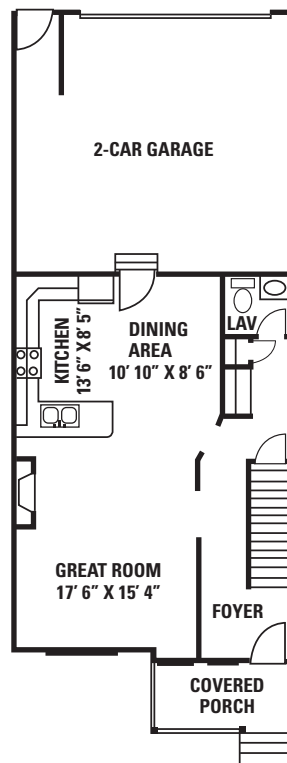

Nestled in the scenic hills of Ellington, CT

A Lifestyle That Matters To You.

Clubhouse • Billiards Room • Exercise Room • Outdoor Pool • Walking Trails

Mystic

Square Feet: 1,966

Description - Two-story foyer, with two large bedrooms each with private baths, home office, half bath on first level, dining area, great room with fireplace, two-car garage and covered porch.

FIRST FLOOR

SECOND FLOOR

Unfinished Basement: 712 Square Feet

Deer Valley Townhomes • 155 Windermere Avenue • Ellington, CT 06029
860-875-7200 fax 860-875-7300 • www.deervalleytownhomes.com