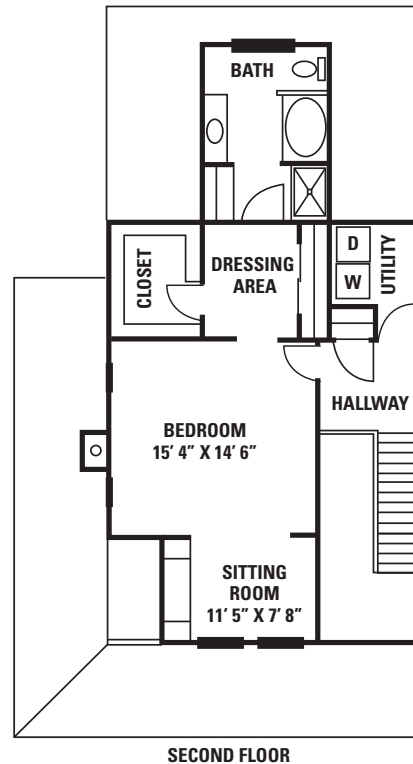

Nestled in the scenic hills of Ellington, CT

A Lifestyle That Matters To You.

Clubhouse • Billiards Room • Exercise Room • Outdoor Pool • Walking Trails

Kennebunkport

Square Feet: 1,439

Description - Two-story end unit townhome, one bedroom with a sitting room and dressing area, 1.5 baths, great room with fireplace, dining area, two-car garage, and wrap around porch.

Unfinished Basement: 586 Square Feet

Deer Valley Townhomes • 155 Windermere Avenue • Ellington, CT 06029
860-875-7200 fax 860-875-7300 • www.deervalleytownhomes.com