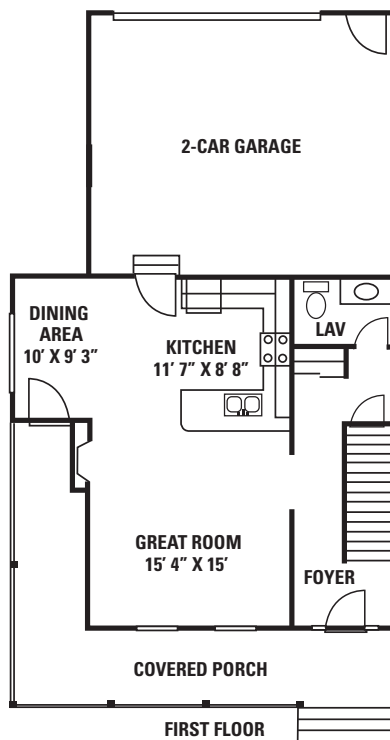

Nestled in the scenic hills of Ellington, CT

A Lifestyle That Matters To You.

Clubhouse • Billiards Room • Exercise Room • Outdoor Pool • Walking Trails

Kennebunkport

Square Feet: 1,439

Description - Two-story end unit townhome, one bedroom with a sitting room and dressing area, 1.5 baths, great room with fireplace, dining area, two-car garage, and wrap around porch.

Unfinished Basement: 586 Square Feet

Deer Valley Townhomes • 155 Windermere Avenue • Ellington, CT 06029
860-875-7200 fax 860-875-7300 • www.deervalleytownhomes.com