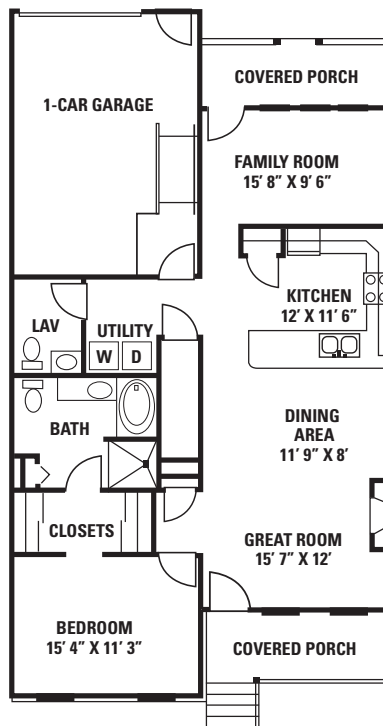

Nestled in the scenic hills of Ellington, CT

A Lifestyle That Matters To You.

Clubhouse • Billiards Room • Exercise Room • Outdoor Pool • Walking Trails

Hamptons

Square Feet: 1,202

Description - Single-story with one bedroom, 1.5 baths, cathedral ceiling, great room, dining area, fireplace, one-car garage, covered porch in front and rear.

Unfinished Basement: 970 Square Feet

Deer Valley Townhomes • 155 Windermere Avenue • Ellington, CT 06029
860-875-7200 fax 860-875-7300 • www.deervalleytownhomes.com