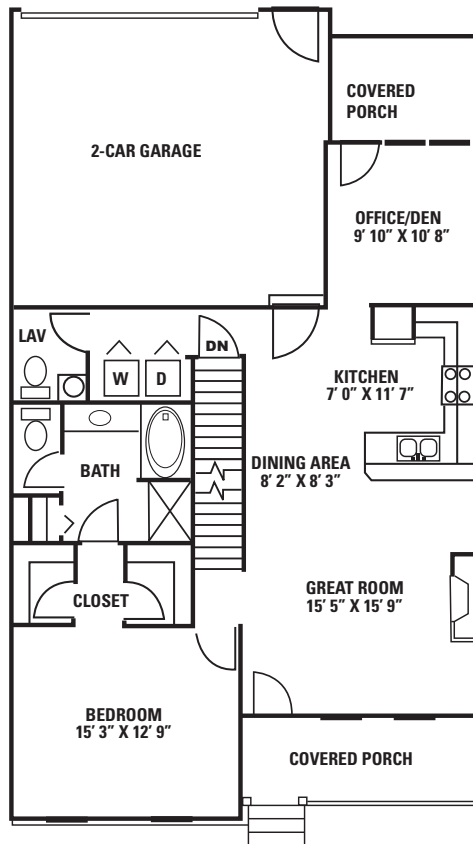

Nestled in the scenic hills of Ellington, CT

Clubhouse • Billiards Room • Exercise Room • Outdoor Pool • Walking Trails

## Essex

**Square Feet:** 1,539

**Description -** Two-story townhome with loft, one bedroom, 2.5 baths, great room with cathedral ceiling and fireplace, two-car garage and covered porch in front and rear.