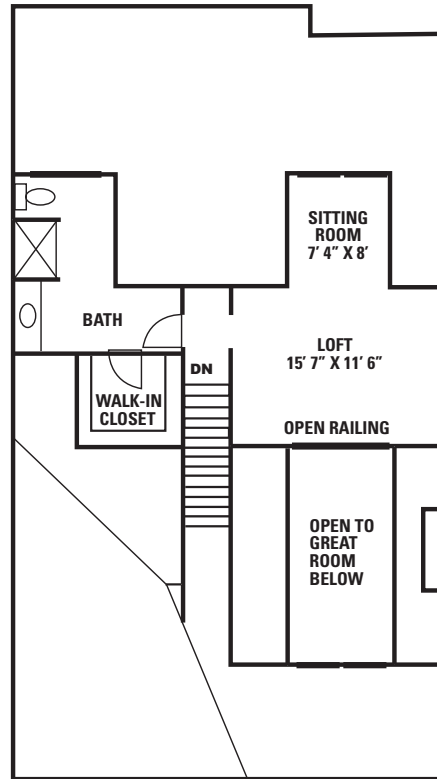

## Essex

**Square Feet:** 1,539

**Description -** Two-story townhome with loft, one bedroom, 2.5 baths, great room with cathedral ceiling and fireplace, two-car garage and covered porch in front and rear.