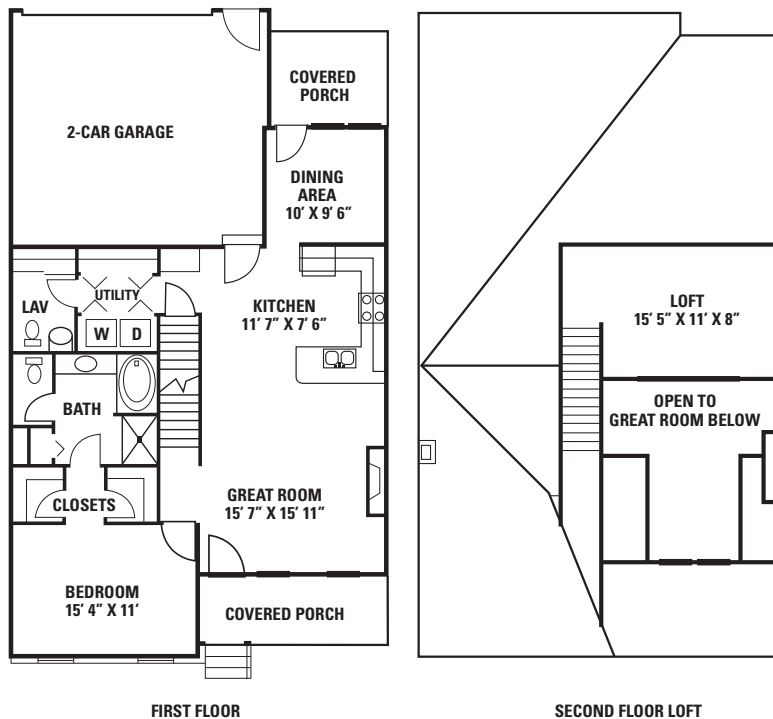

Nestled in the scenic hills of Ellington, CT

A Lifestyle That Matters To You.

Clubhouse • Billiards Room • Exercise Room • Outdoor Pool • Walking Trails

Chatham

Square Feet: 1,343

Description - Single-story townhome with loft, one bedroom, 1.5 baths, great room with cathedral ceiling and fireplace, two-car garage, and covered porch in front and rear.

Unfinished Basement: 1,004 Square Feet

Deer Valley Townhomes • 155 Windermere Avenue • Ellington, CT 06029
860-875-7200 fax 860-875-7300 • www.deervalleytownhomes.com