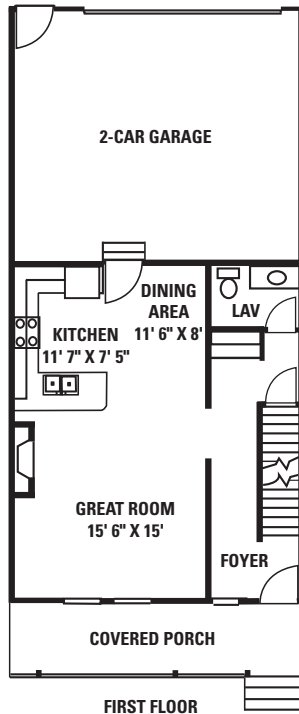

Nestled in the scenic hills of Ellington, CT

A Lifestyle That Matters To You.

Clubhouse • Billiards Room • Exercise Room • Outdoor Pool • Walking Trails

Burlington

Square Feet: 1,311

Description - Two-story foyer, one bedroom, 1.5 baths, great room, dining area, fireplace, large home office, spacious master suite with sitting area, two-car garage, and covered porch.

Unfinished Basement: 598 Square Feet

Deer Valley Townhomes • 155 Windermere Avenue • Ellington, CT 06029
860-875-7200 fax 860-875-7300 • www.deervalleytownhomes.com