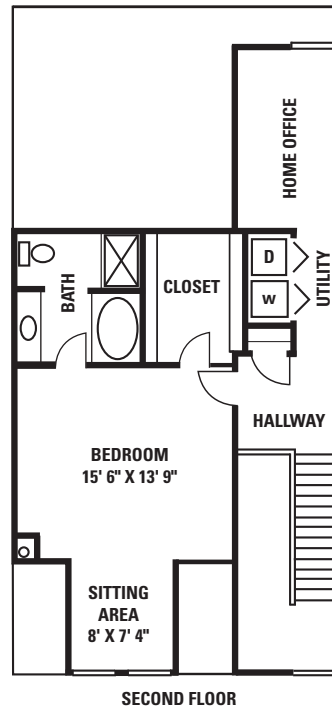

Nestled in the scenic hills of Ellington, CT

A Lifestyle That Matters To You.

Clubhouse • Billiards Room • Exercise Room • Outdoor Pool • Walking Trails

Burlington

Square Feet: 1,311

Description - Two-story foyer, one bedroom, 1.5 baths, great room, dining area, fireplace, large home office, spacious master suite with sitting area, two-car garage, and covered porch.

Unfinished Basement: 598 Square Feet

Deer Valley Townhomes • 155 Windermere Avenue • Ellington, CT 06029
860-875-7200 fax 860-875-7300 • www.deervalleytownhomes.com