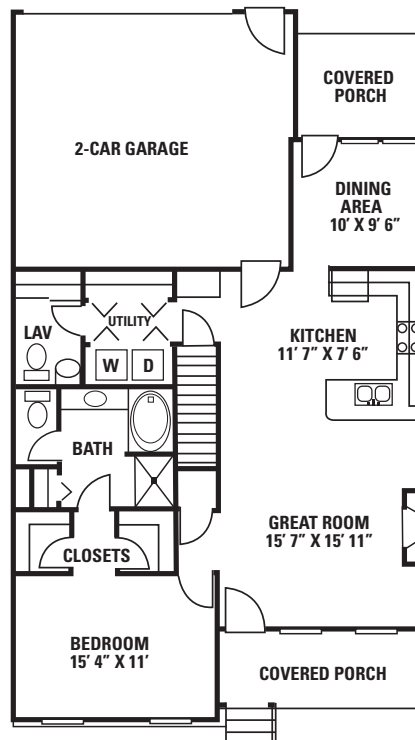

Nestled in the scenic hills of Ellington, CT

A Lifestyle That Matters To You.

Clubhouse • Billiards Room • Exercise Room • Outdoor Pool • Walking Trails

Bostonian

Square Feet: 1,109

Description - One bedroom, single-story townhome, with 1.5 baths, formal dining room, cathedral ceiling, fireplace, two-car garage, and covered porch in front and rear.

Unfinished Basement: 1,004 Square Feet

Deer Valley Townhomes • 155 Windermere Avenue • Ellington, CT 06029
860-875-7200 fax 860-875-7300 • www.deervalleytownhomes.com

Santini
Living